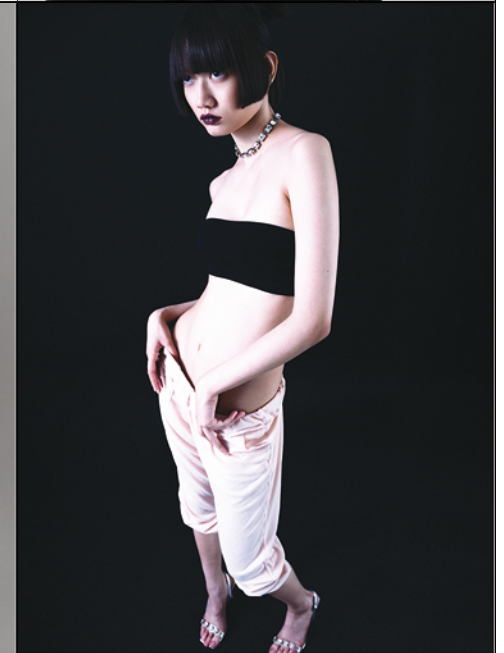

The Lotus Management

Sasha Muller

Height:172 Bust:78 Waist:60 Hips:88 Shoe:24.5 Eyes:Brown Hair:Brown

#521 Shibuyahomes, 2-1, Udagawacho, Shibuya-ku, Tokyo, 150-0042 Japan

TEL: +81-3-6416-9286 / FAX: +81-3-6416-9287